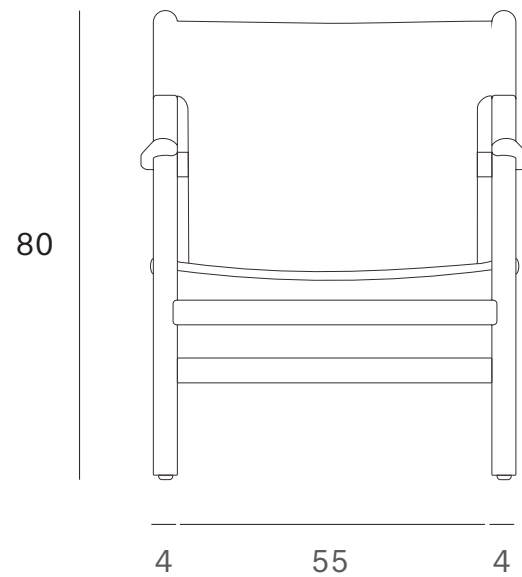

Safari outdoor lounge chair - removable cover - Dimensions (cm)

*Ethnicraft*

Safari outdoor lounge chair - removable cover - Dimensions (inches)