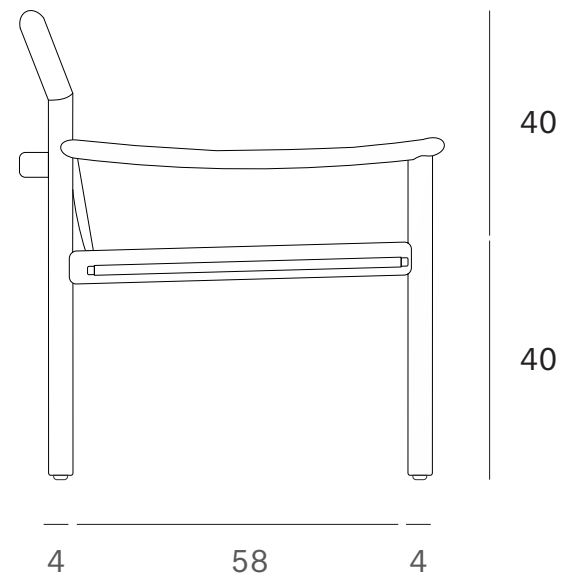

Safari outdoor lounge chair - removable cover - Dimensions (cm)

*Ethnicraft*

Safari outdoor lounge chair - removable cover - Dimensions (inches)