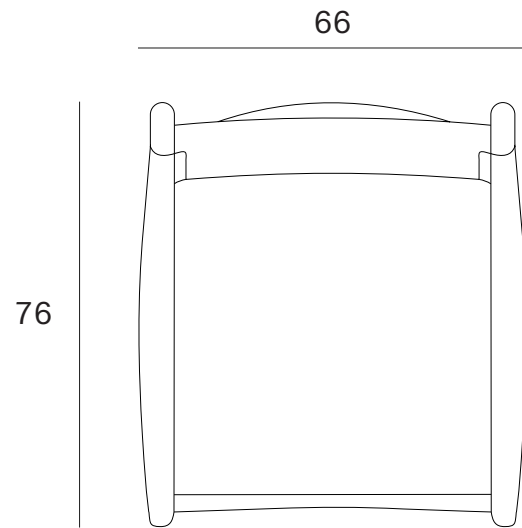

Safari outdoor lounge chair - removable cover - Dimensions (cm)

*Ethnicraft*

Safari outdoor lounge chair - removable cover - Dimensions (inches)